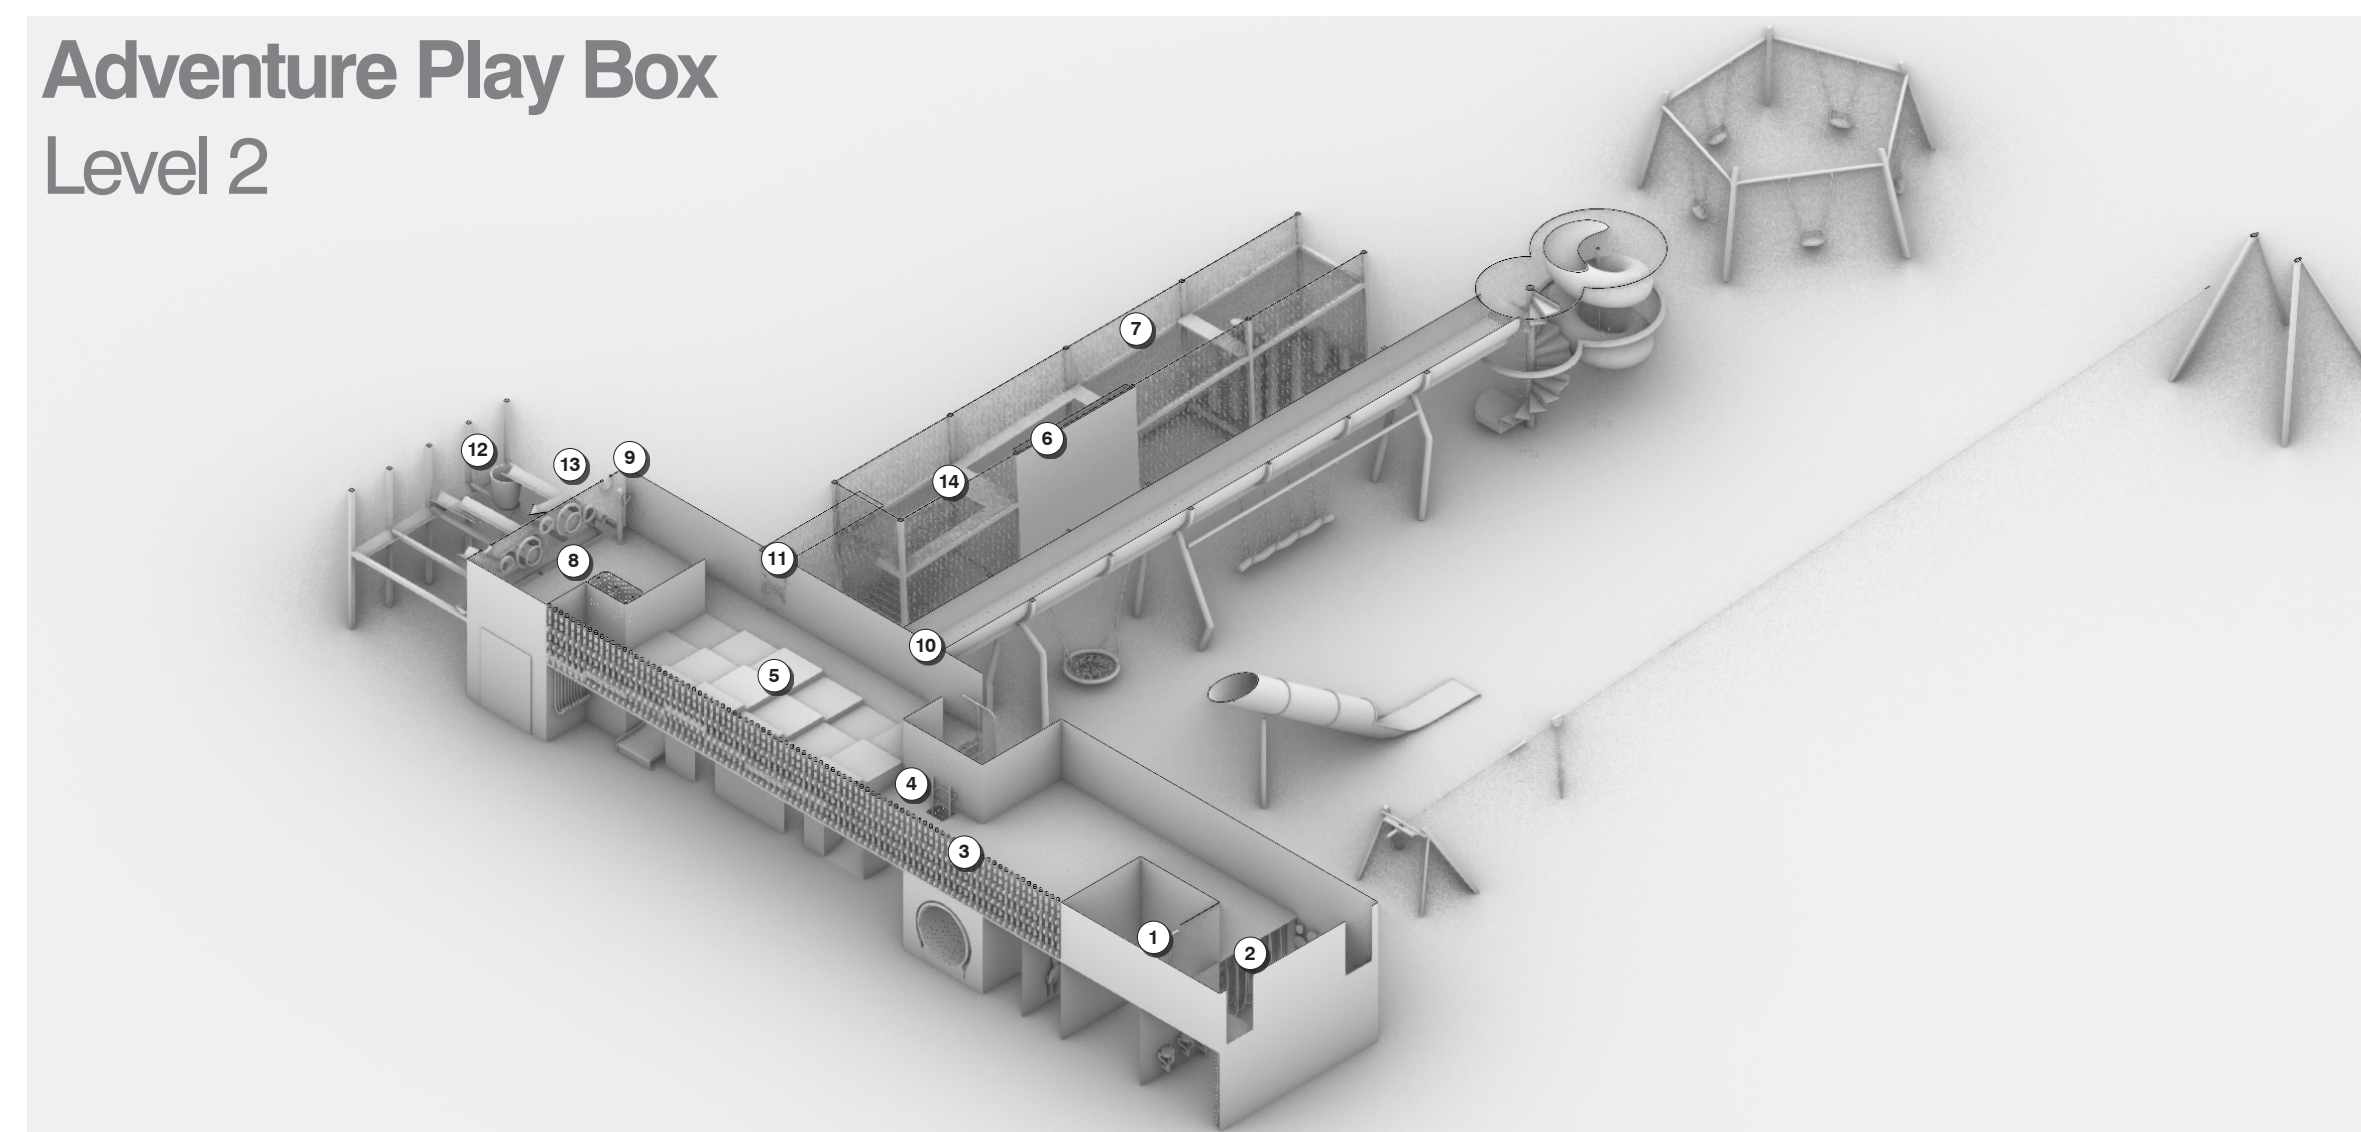

### Adventure Play Box Level 3

- Senior Play**
- 1 Net crossing & hammock
  - 2 Puzzle table (TBC)
  - 3 Tall slide (5m)
  - 4 Binoculars (3 nos.)
  - 5 Stepped terrace with climbing net and rope (double height, to first floor)
  - 6 Senior entry ladder (to ground & first floor)
  - 7 Steering with water rill
  - 8 Peeking holes on wall
  - 9 Swivel on the swing
  - 10 Water source (constant flow with tap)
- Outdoor Adventure Play**
- 11 Flying fox with harness seat
  - 12 5-way swings set (with 5x different seats)
  - 13 Basket swing
  - 14 Coir rope swing
  - 15 Spiral slide + stairs

### Adventure Play Box Level 2

- Junior Play**
- 1 Fireman pole (to ground floor)
  - 2 Net crossing
  - 3 Abacus wall
  - 4 Junior entry ladder (to first floor)
- Senior Play**
- 5 Stepped terrace with climbing net and rope (double height, to second floor)
  - 6 Climbing wall / bouldering (with trampoline net below)
  - 7 Monkey bars (with trampoline net below)
  - 8 Steering wheel with water tray (2 nos. to redirect water flow)
  - 9 Water pump for water spouts
  - 10 Tunnel (to spiral stairs and slide)
  - 11 Senior play obstacle
  - 12 Bucket and shower head
  - 13 Water tray with openings at interval + water curtain
  - 14 Balancing beam on height (with trampoline net below)