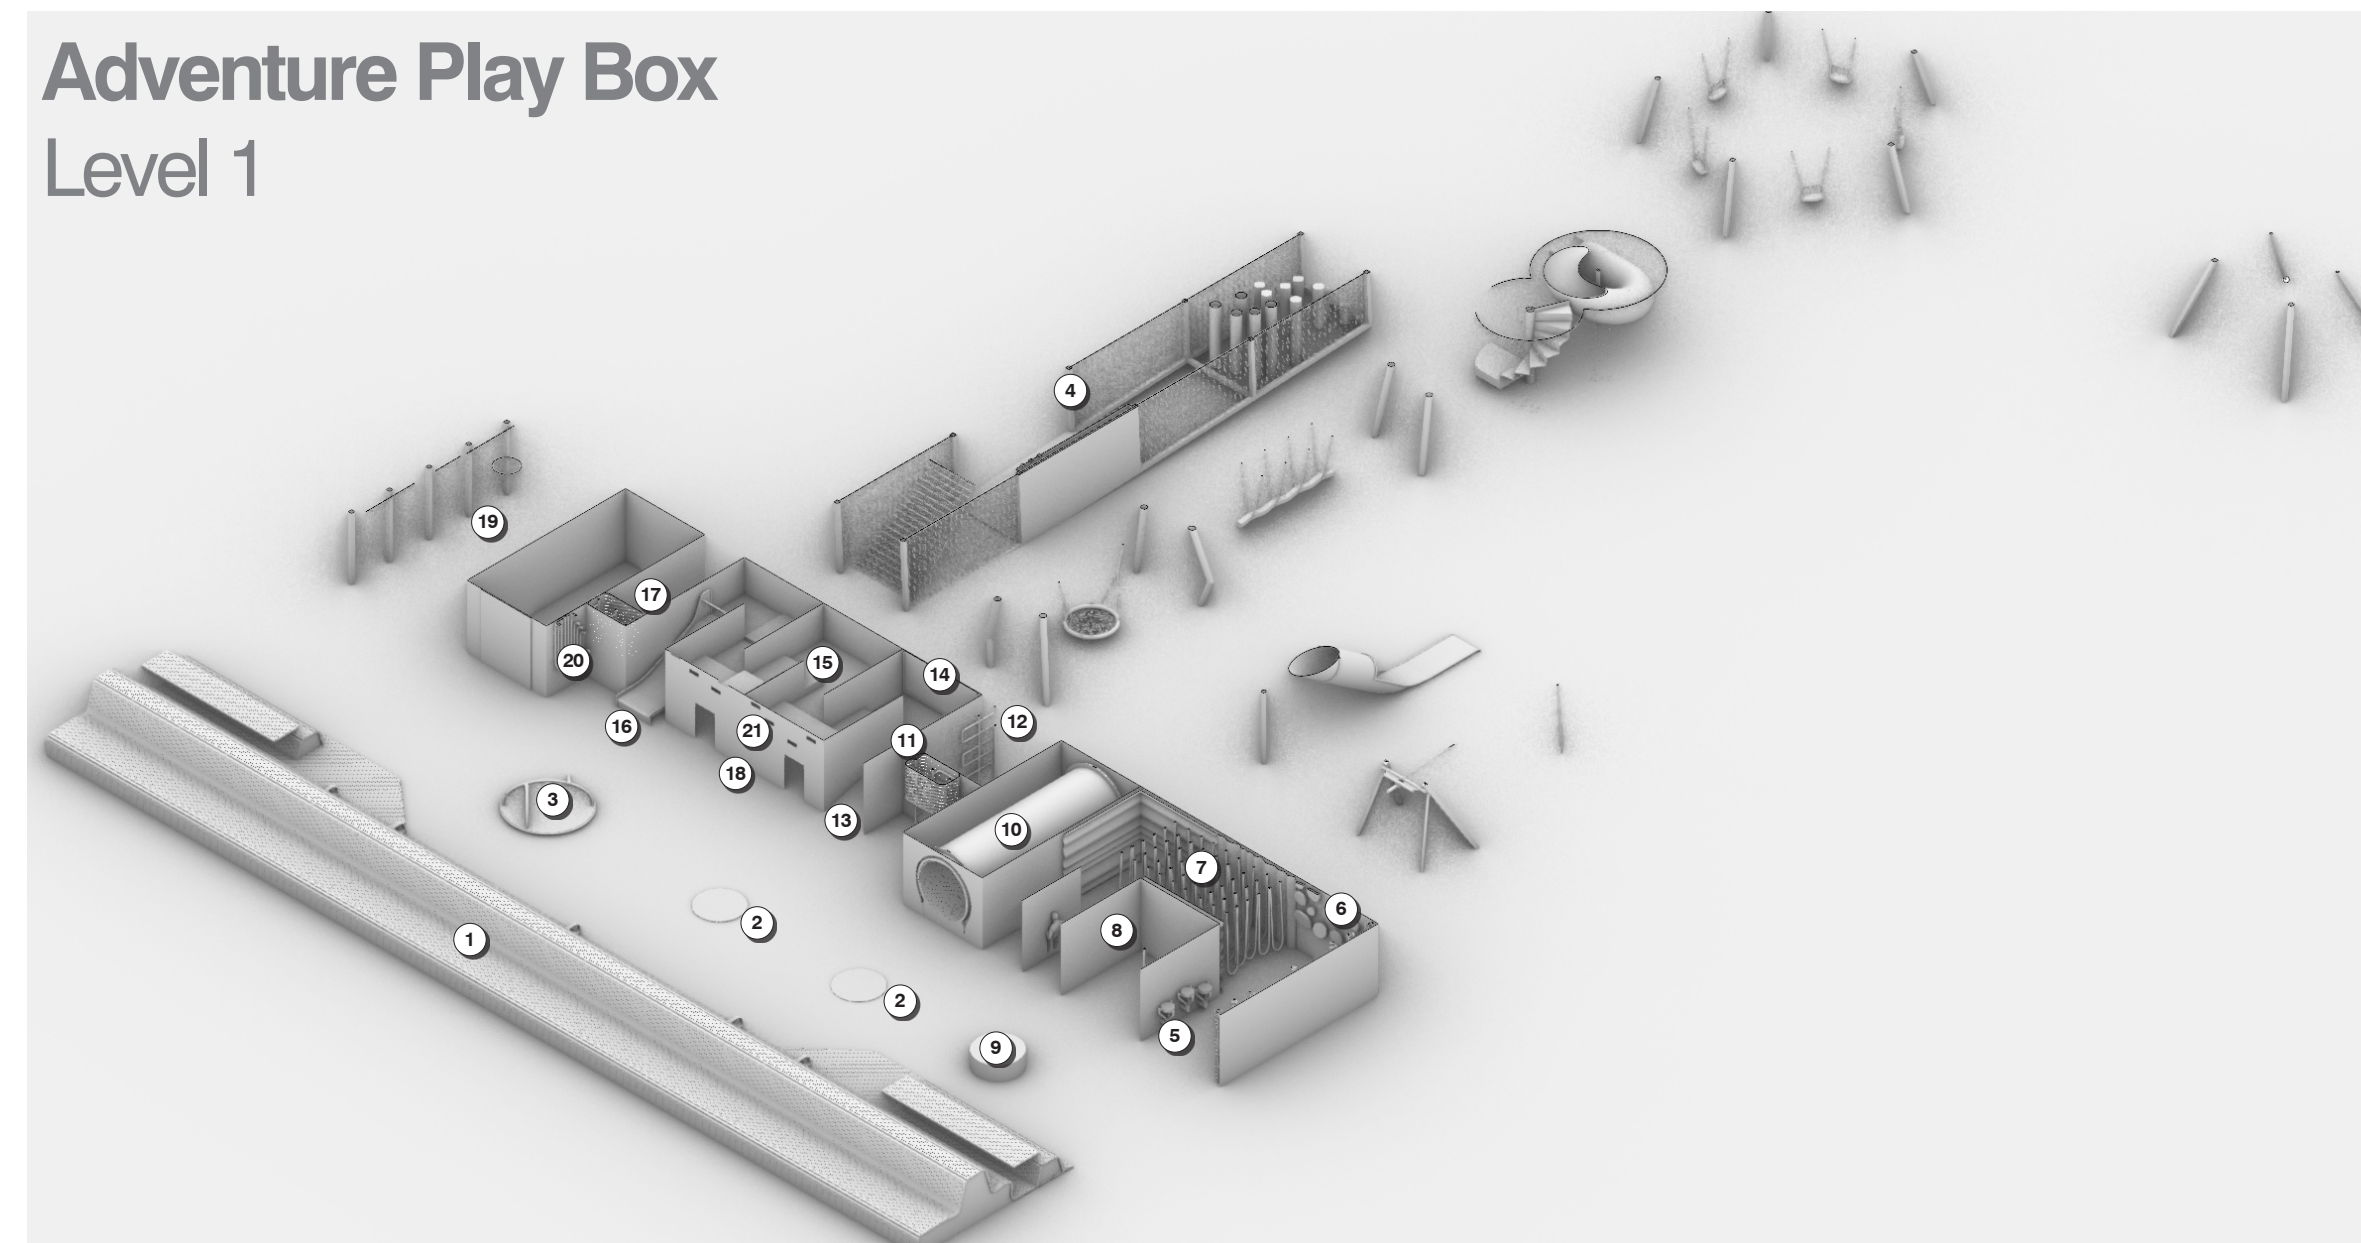

Adventure Play Box Level 1

1. **Junior Play**
1. 1 Seating lounge and tables
  2. 2 In ground trampoline (1000mm dia.)
  3. 3 Wheelchair carousel (1500mm dia.)
  4. 4 Senior Play Obstacle
  5. 5 Musical play (drum)
  6. 6 Crazy mirrors
  7. 7 Hanging Rope Play
  8. 8 Fireman pole (to first floor)
  9. 9 Rocker
  10. 10 Mousewheel
  11. 11 Junior entry ladder (to first floor)
  12. 12 Crank ladder (to first floor)
  13. 13 Junior adventure slope (to crawl maze, 1200mm above)
  14. 14 Blackboard on wall
  15. 15 Junior crawl maze (1200mm above ground, cubby under)
  16. 16 Junior open slide (1200mm high)
  17. 17 Senior entry ladder (to second floor)
  18. 18 Cubby
  19. 19 Water Play
  20. 20 Junior sound tube
  21. 21 Peekaboo holes (from crawl maze)

*views shown as diagram only, not to scale