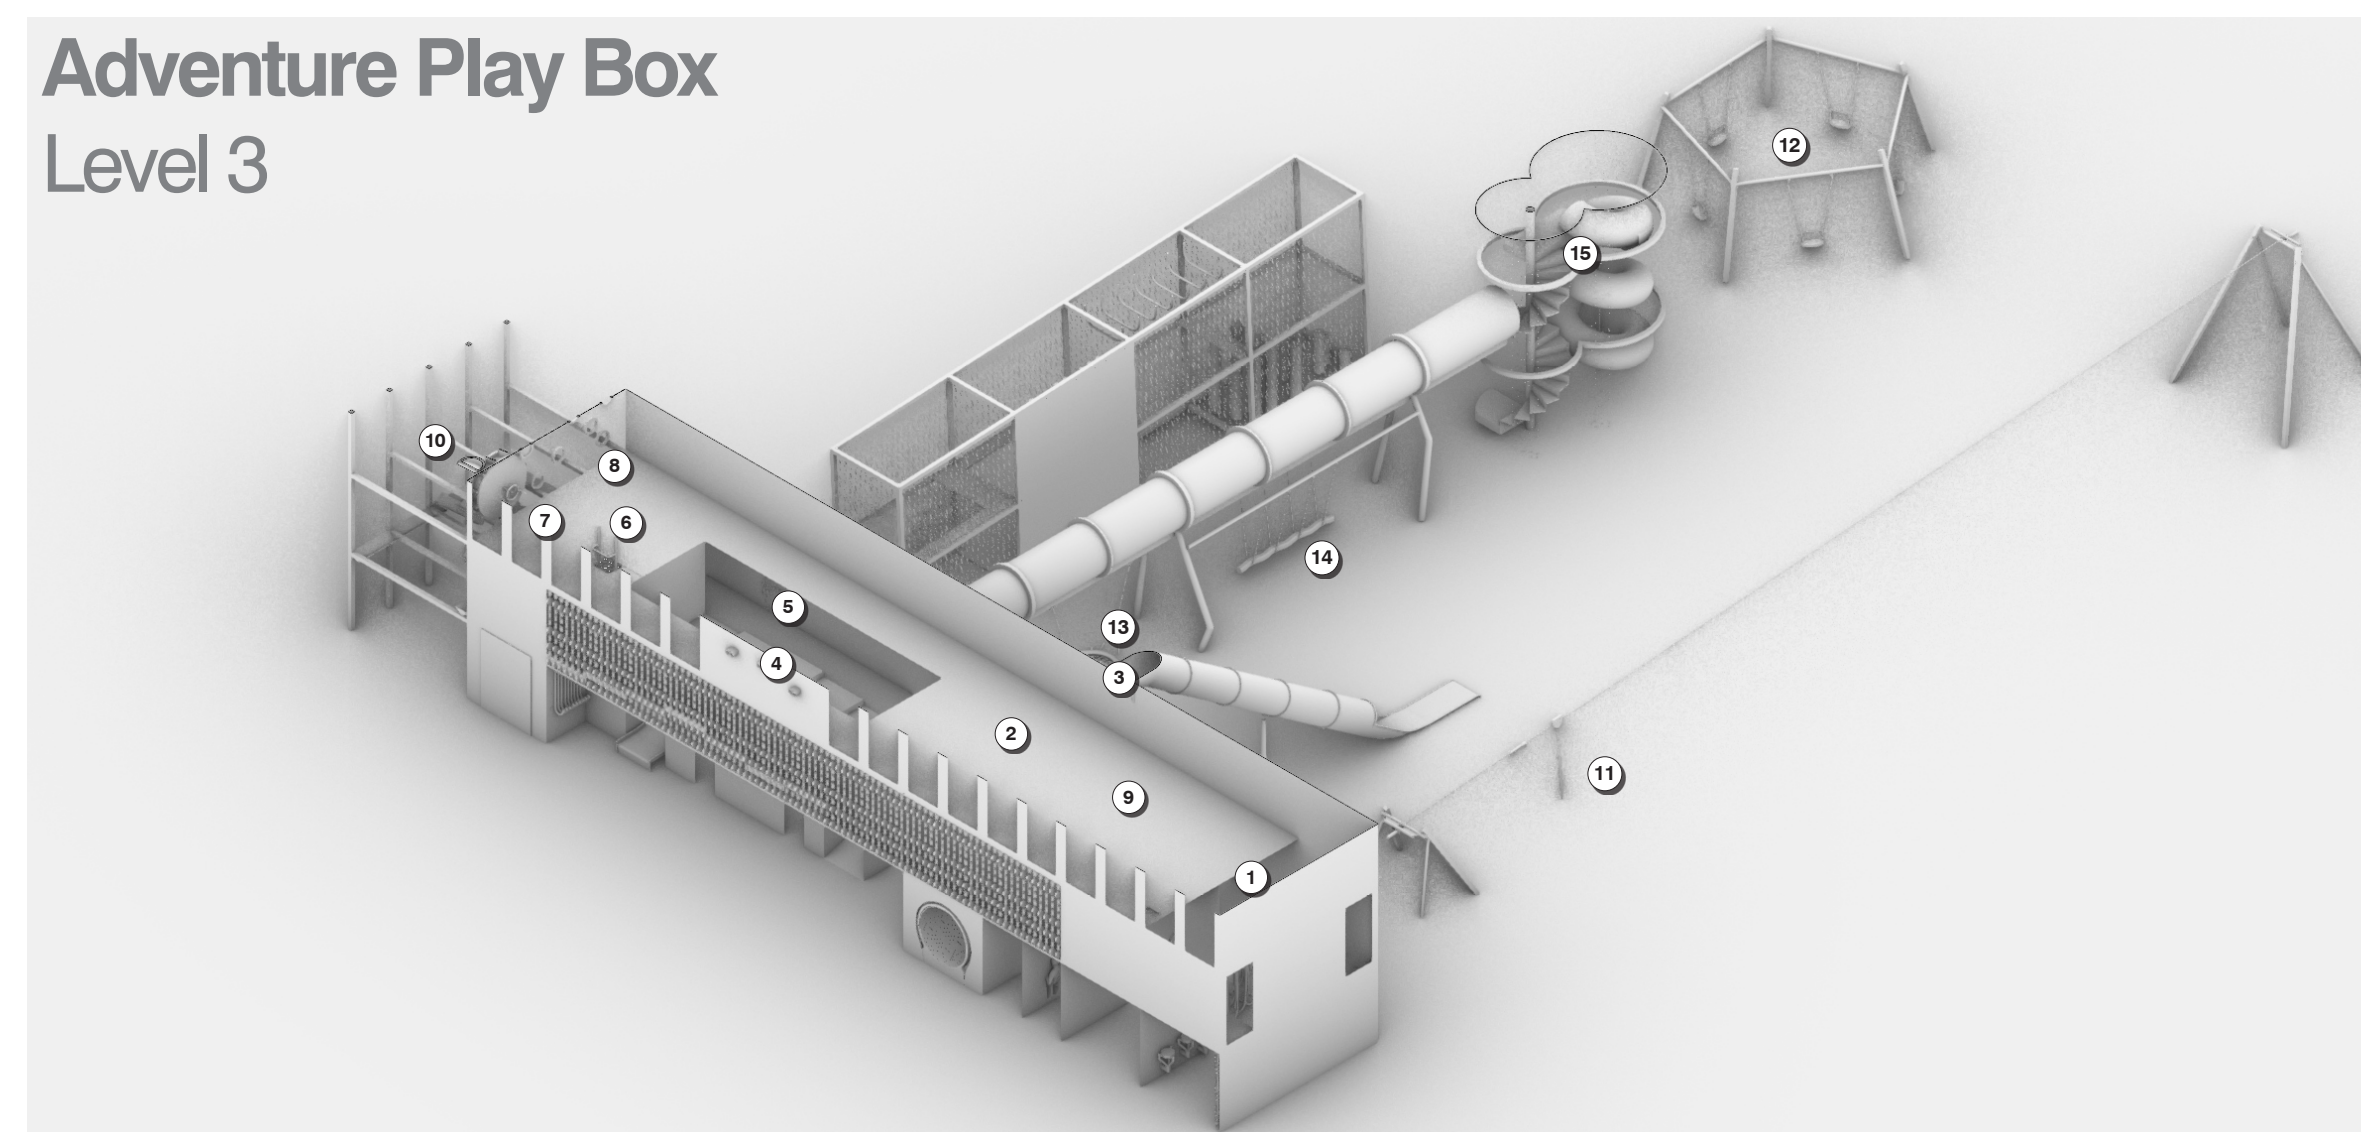

### Adventure Play Box Level 3

- Senior Play**
- 1 Net crossing & hammock
  - 2 Puzzle table (TBC)
  - 3 Tall slide (5m)
  - 4 Binoculars (3 nos.)
  - 5 Stepped terrace with climbing net and rope (double height, to first floor)
  - 6 Senior entry ladder (to ground & first floor)
  - 7 Steering with water rill
  - 8 Peeking holes on wall
  - 9 Swivel on the swing
  - 10 Water source (constant flow with tap)
- Outdoor Adventure Play**
- 11 Flying fox with harness seat
  - 12 5-way swings set (with 5x different seats)
  - 13 Basket swing
  - 14 Coir rope swing
  - 15 Spiral slide + stairs

\*views shown as diagram only, not to scale