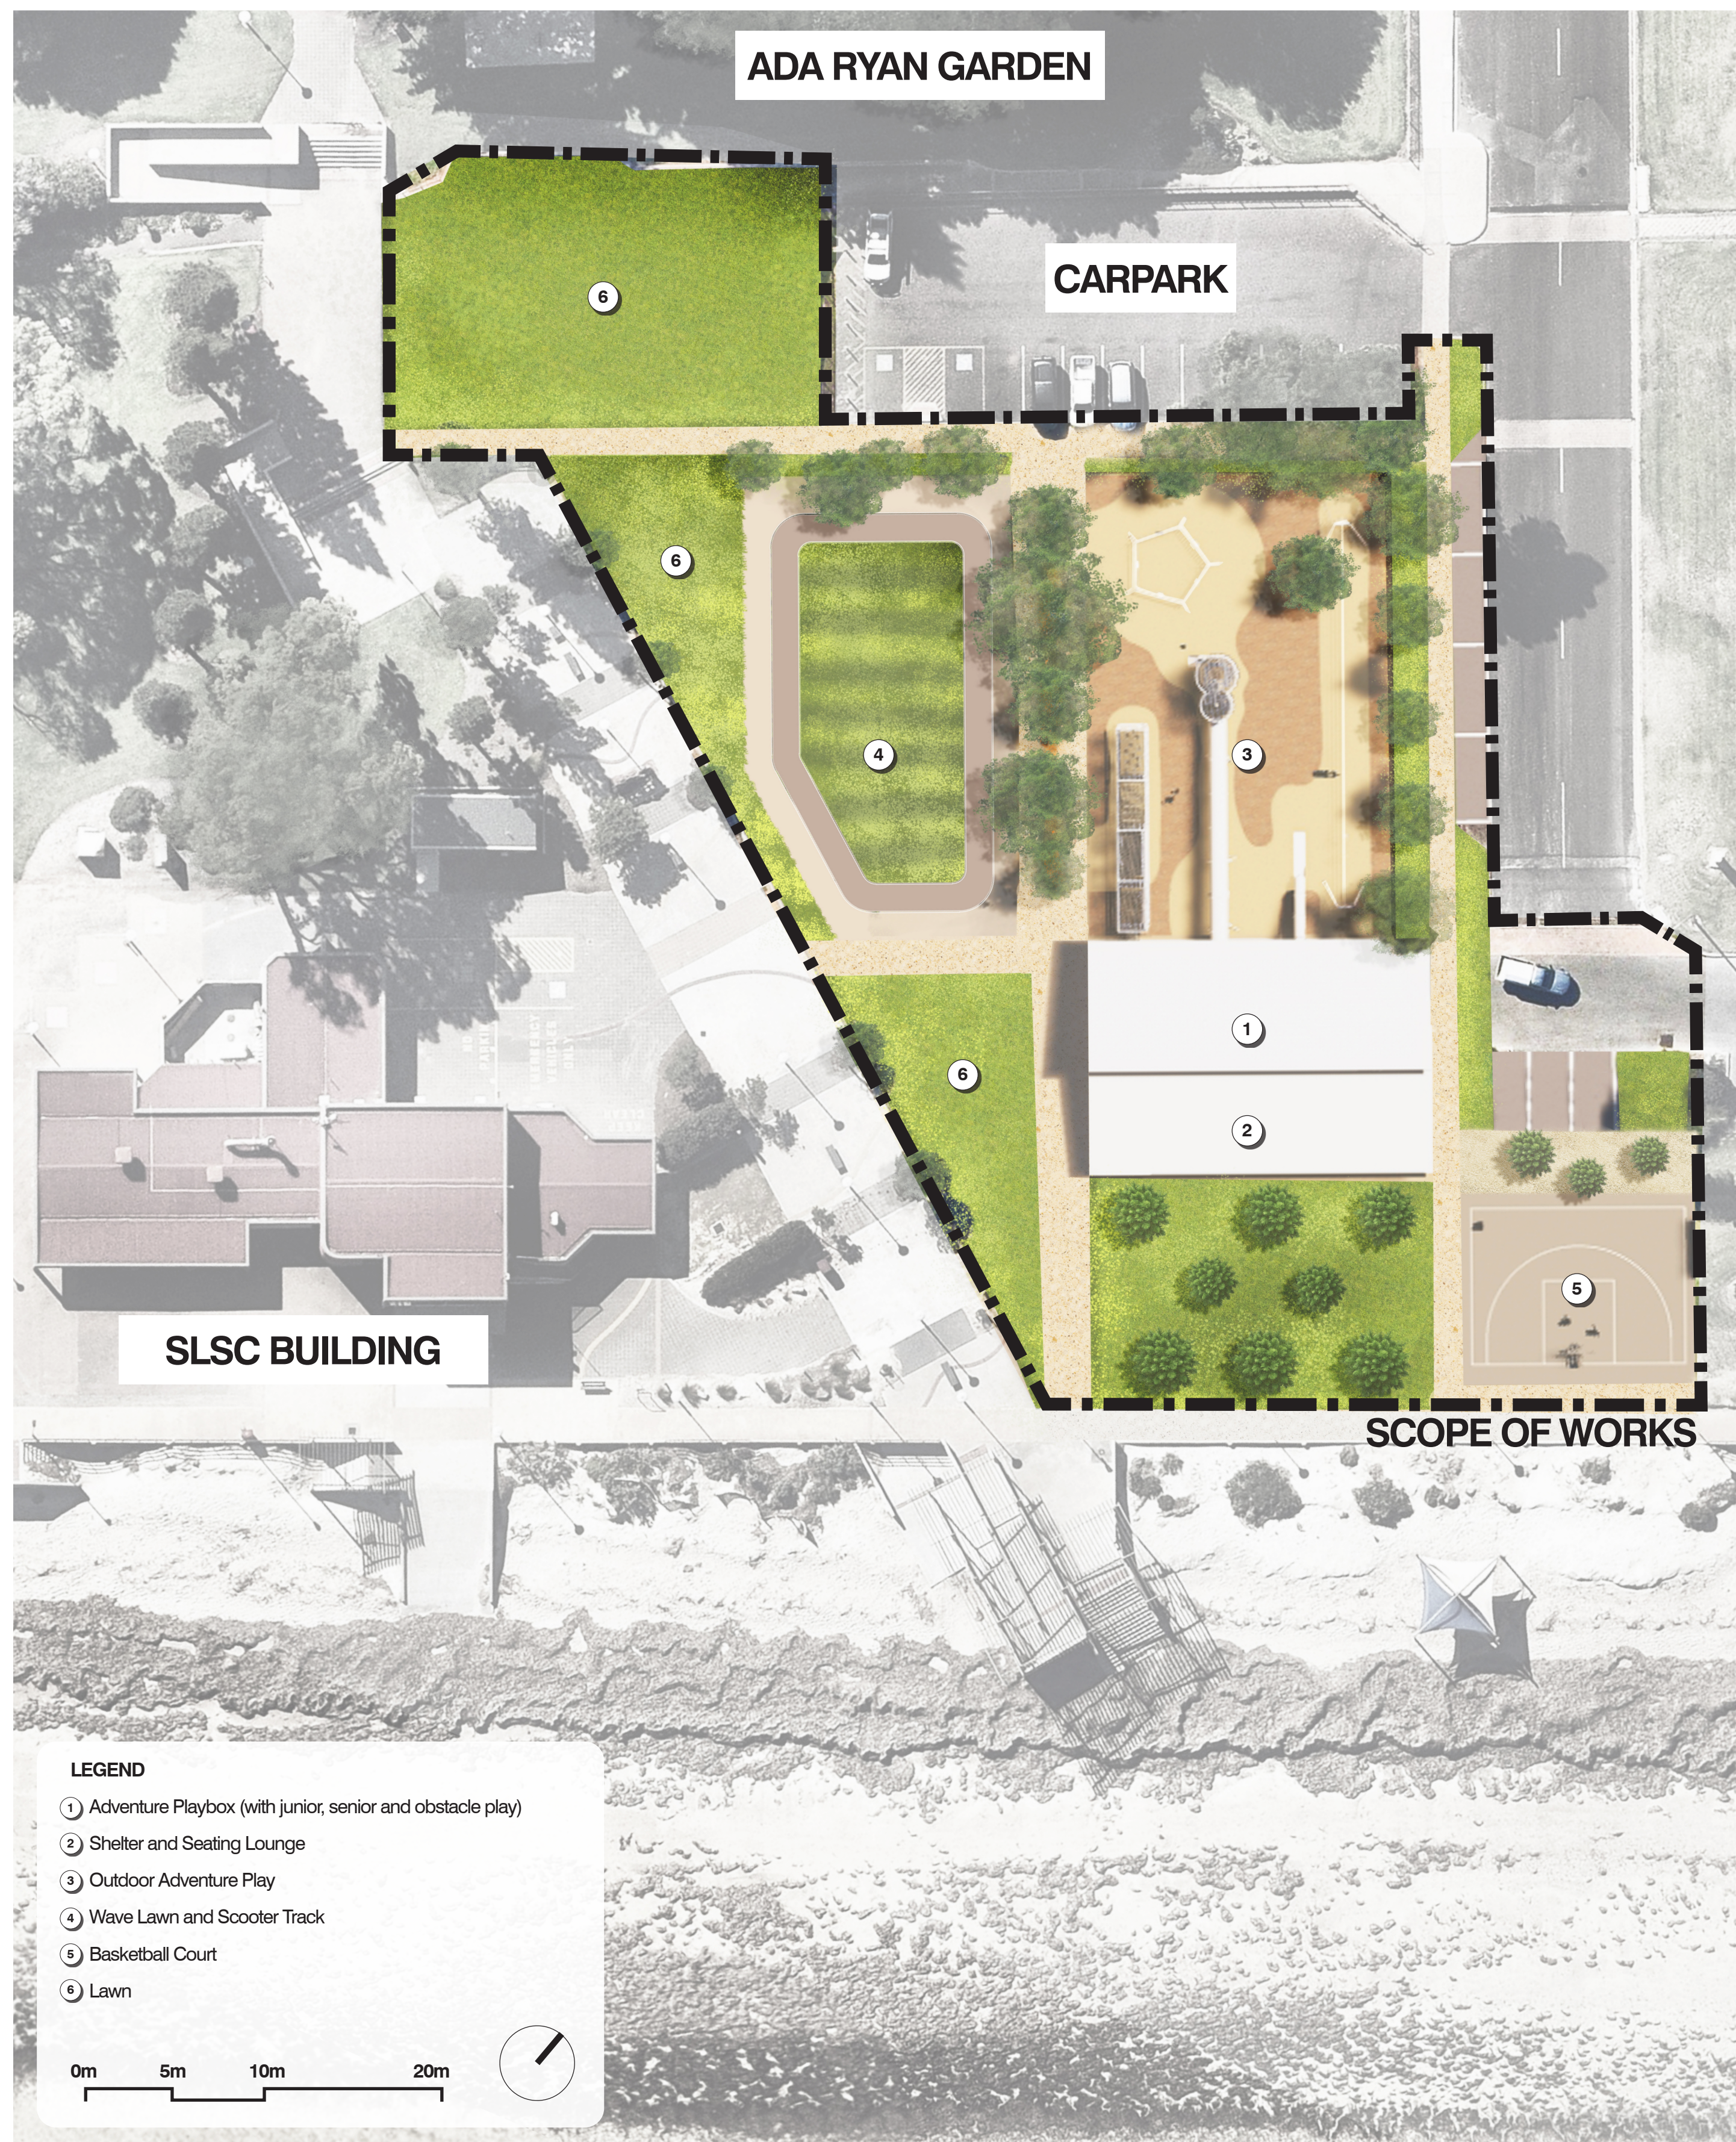

# Plaza & Playground Themes - The Whyalla Story

Steel Making, History, Culture and Environment

# Whyalla Beach Plaza & Play Precinct

## Project Scope and Play Opportunities

### Adventure Play Box Level 3

- Senior Play**
- 1 Net crossing & hammock
  - 2 Puzzle table (TBC)
  - 3 Tall slide (5m)
  - 4 Binoculars (3 nos.)
  - 5 Stepped terrace with climbing net and rope (double height, to first floor)
  - 6 Senior entry ladder (to ground & first floor)
  - 7 Steering with water rill
  - 8 Peeking holes on wall
  - 9 Swivel on the swing
  - 10 Water source (constant flow with tap)
- Outdoor Adventure Play**
- 11 Flying fox with harness seat
  - 12 5-way swings set (with 5x different seats)
  - 13 Basket swing
  - 14 Coir rope swing
  - 15 Spiral slide + stairs