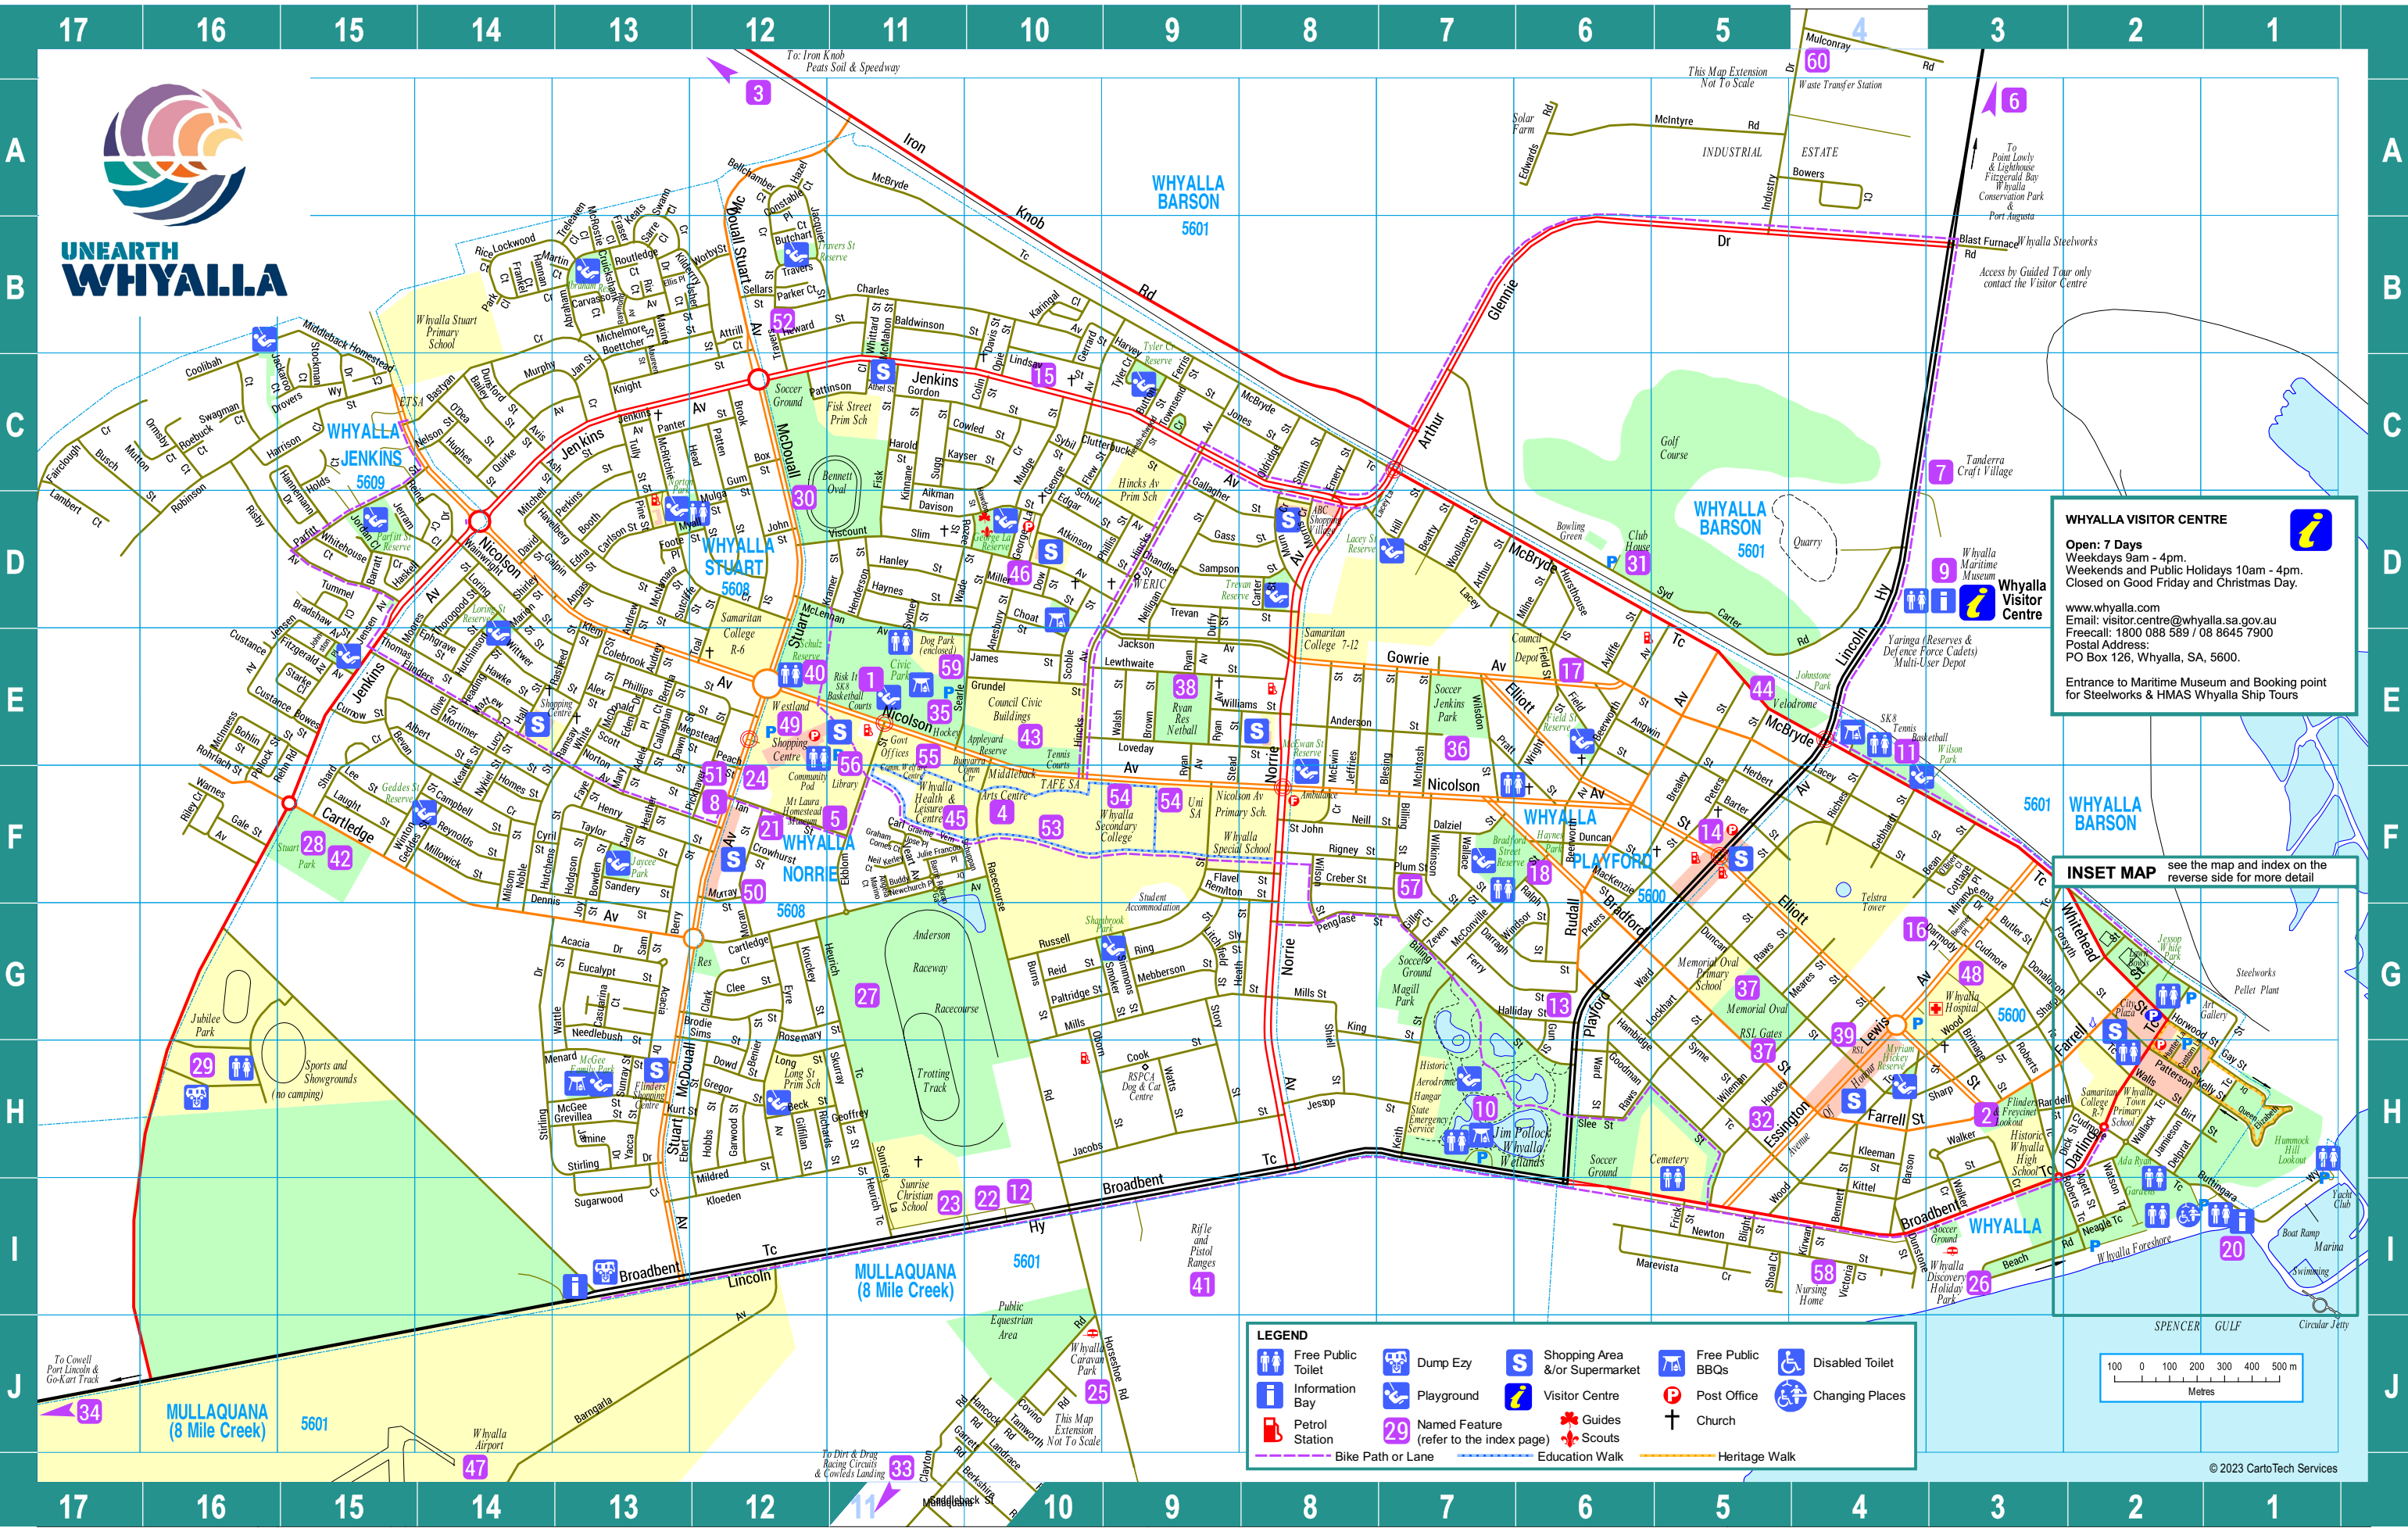

UNEARTH
WHYALLA

WHYALLA VISITOR CENTRE

Open: 7 Days
Weekdays 9am - 4pm.
Weekends and Public Holidays 10am - 4pm.
Closed on Good Friday and Christmas Day.

www.whyalla.com
Email: visitorcentre@whyalla.sa.gov.au
Freecall: 1800 088 589 / 08 8645 7900
Postal Address:
PO Box 126, Whyalla, SA, 5600.

Entrance to Maritime Museum and Booking point for Steelworks & HMAS Whyalla Ship Tours

INSET MAP see the map and index on the reverse side for more detail

LEGEND

Free Public Toilet	Dump Ezy	Shopping Area &/or Supermarket	Free Public BBQs	Disabled Toilet
Information Bay	Playground	Visitor Centre	Post Office	Changing Places
Petrol Station	Named Feature (refer to the index page)	Guides	Church	
Bike Path or Lane	Education Walk	Scouts	Heritage Walk	

© 2023 CartoTech Services